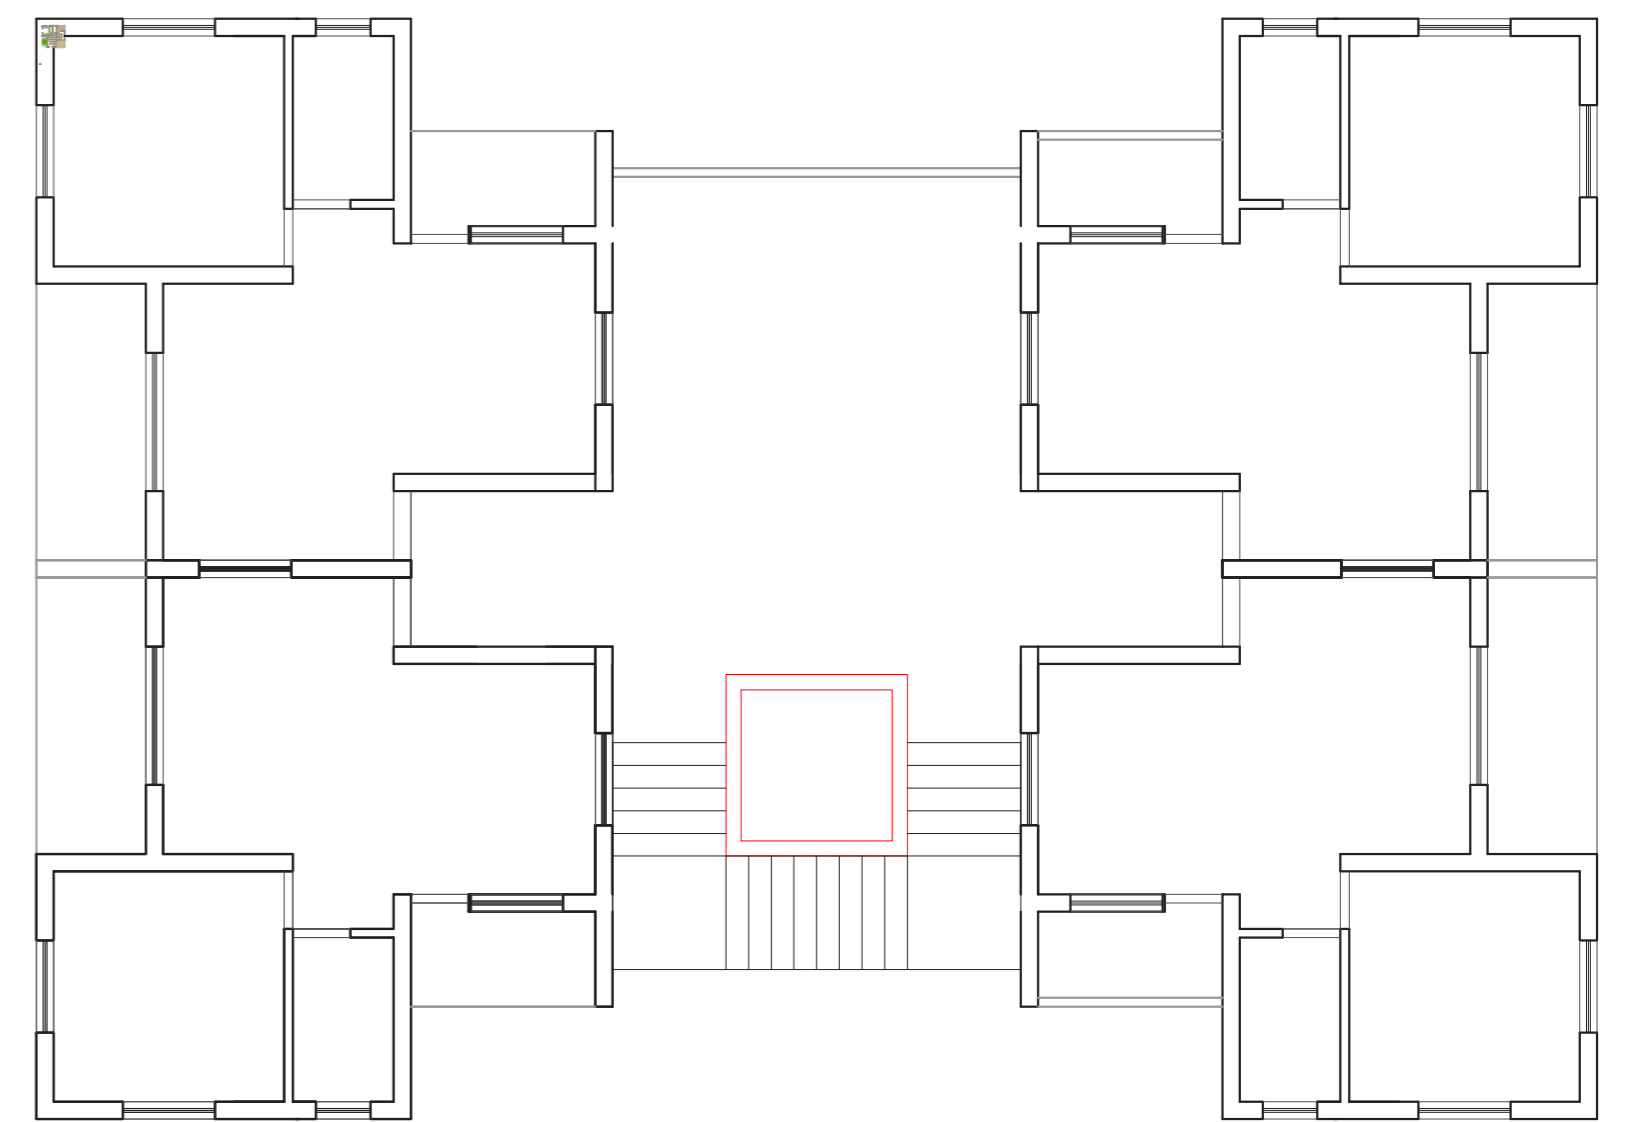

3D VIEW

Dada Saheb Na Pagla: Redevelopment

1 bhk housing 10 story apartment building

total builtup area= 38864 sq. mts

total floor area= 26319 sq. mts

service area per floor=6887

SCALE 1:50 UNIT PLAN

SCALE 1:100 FLOOR PLAN

SCALE 1:200 M V SITE PLAN